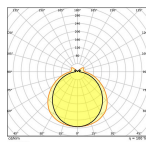

[View Product](#)

General Information

SKU	257409
EAN	8719157070300
Brand	Ledvance
Manufacturer Name	Multipack 10x DULUX LED F24 EM V 12W 840 2G10 LEDV
Full box quantity	10
Any Lamp all-in warranty	3 Years
Energy efficiency class	E
Average Lifetime (h)	30000

Technical Information

Technology	LED
Replaces (Watt)	24
Wattage	12
Dimmable	Not Dimmable
Cap / Base	2G10 (4-pins)
Number of pins	4
Colour Code	840 Cool White
Colour temperature (Kelvin)	4000 Cool White
Colour Rendering (Ra)	80-89
Colour of Light	White