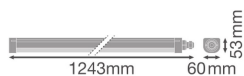

## Specifications Multipack 4x Ledvance LED Waterproof Batten 33W 3960lm - 840 Cool White | 120cm

[View Product](#)

### Technical Information

Technology	LED Integrated
Replaces (Watt)	2x36
Wattage	33
Voltage (V)	220-240
Dimmable	Not Dimmable
Colour of Light	White
Colour Code	840 Cool White
Colour temperature (Kelvin)	4000 Cool White
Colour Rendering (Ra)	80-89
Light colour options	Single Color
Luminous Flux (Lumen)	3960
Luminous Efficacy (lm/W)	123

## Dimensions

Length (mm)	1243
Width (mm)	60
Height (mm)	53