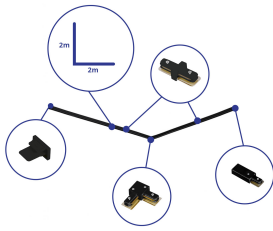

Specifications Bright Choice Rail Set 1-Phase L 2 x 2 Meter Black | incl. End Cap, Power Connector and L - Connector

[View Product](#)

General Information

SKU	254106
EAN	8719157064828
Brand	Bright Choice
Manufacturer Name	Complete L shaped 1-Phase Track Set Black – 2 x 2 meter incl. End Cap, Power Connector and L -Conne
Full box quantity	1
Any Lamp all-in warranty	3 Years

Technical Information

Colour of the Fixture	Black
Product Type Category	Accessory - 1-Phase Track

Dimensions

Length (mm)	1000
Height (mm)	20
Width (mm)	34

Why Any-lamp?

Sensor Information

Order from the **largest lighting specialist** in Europe **Customised** quotation