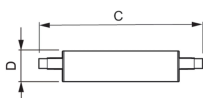

Specifications Philips Corepro LED Linear R7s 118mm 14W
2000lm - 840 Cool White | Dimmable - Replaces 120W

[View Product](#)