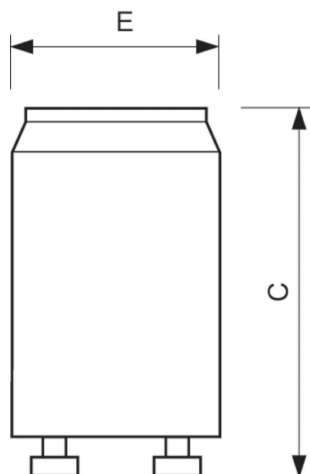

Specifications Philips S10 Starter 4-65W SIN

[View Product](#)

General Information

SKU	111002
EAN	8711500697691
Brand	Philips
Manufacturer Name	S10 4-65W SIN 220-240V WH EUR/12X25CT
Full box quantity	300
Any Lamp all-in warranty	1 Year

Technical Information

Average Lifetime (h)	0
Input Voltage (V)	230
Voltage (V)	220-240
Suitable for bulb type	Tubes
Amount of bulbs required	1
Colour of the Fixture	White
Colour of material	White
Product Type Category	Accessory - Starter TL