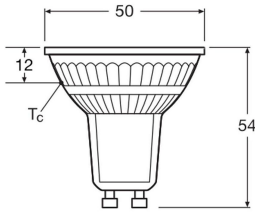

Specifications Ledvance LED Reflector GU10 PAR16 2.4W 230lm 36d - 840 Cool White | Replaces 35W

[View Product](#)

General Information

SKU	256903
EAN	4099854458002
Brand	Ledvance
Manufacturer Name	LED PAR16 P 2.4W 840 GU10
Full box quantity	1
Any Lamp all-in warranty	4 Years
Energy efficiency class	E
Average Lifetime (h)	15000

Technical Information

Technology	LED
Product Type Category	GU10 LED
Replaces (Watt)	35
Voltage (V)	220-240
Wattage	2.4
Beam Angle (degree)	36
Dimmable	Not Dimmable
Cap / Base	GU10
Colour Code	840 Cool White
Colour temperature (Kelvin)	4000 Cool White

Dimensions

Length (mm)	54
Diameter (mm)	50
Shape	Reflector
Exact shape	PAR16

Why Any-lamp?

 Order from the **largest lighting specialist** in Europe  **Customised** quotation

 Up to **7 years warranty**  **Easy** return process