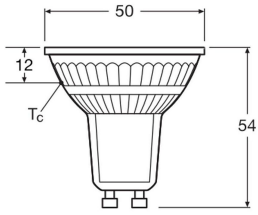

## Specifications Ledvance LED Reflector GU10 PAR16 8W 750lm 36d - 840 Cool White | Replaces 100W

[View Product](#)

### Technical Information

Technology	LED
Product Type Category	GU10 LED
Replaces (Watt)	100
Voltage (V)	220-240
Wattage	8
Beam Angle (degree)	36
Dimmable	Not Dimmable
Cap / Base	GU10
Colour Code	840 Cool White
Colour temperature (Kelvin)	4000 Cool White

## Dimensions

Length (mm)	54
Diameter (mm)	50
Shape	Reflector
Exact shape	PAR16