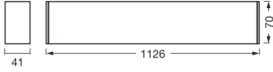

Specifications Ledvance LED Office Line Cuboid Ceiling Black 30W 3100lm - 840 Cool White | 3-Step Dimmable

[View Product](#)

General Information

SKU	252287
EAN	4058075842304
Brand	Ledvance
Manufacturer Name	Office line cuboid ceiling 30W 840 DIM Black
Any Lamp all-in warranty	3 Years
Average Lifetime (h)	100000

Technical Information

Technology	LED Integrated
Voltage (V)	220-240
Wattage	30
Replaces (Watt)	2x36
Dimmable	3-Step Dimmable
Including bulb	Yes
Colour Code	840 Cool White
Colour temperature (Kelvin)	4000 Cool White
Colour Rendering (Ra)	80-89
Colour of Light	White
Light colour options	Single Color
Luminous Flux (Lumen)	3100