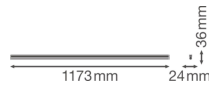

Specifications Ledvance LED Batten Linear Compact High Output 20W  
2000lm - 830 Warm White | 120cm

[View Product](#)

## Technical Information

Technology	LED Integrated
Replaces (Watt)	1x54
Wattage	20
Voltage (V)	220-240
Dimmable	Not Dimmable
Colour of Light	White
Colour Code	830 Warm White
Colour temperature (Kelvin)	3000 Warm White
Colour Rendering (Ra)	80-89
Light colour options	Single Color
Luminous Flux (Lumen)	2000
Luminous Efficacy (lm/W)	100
Power factor	>0.50
Including bulb	Yes

## Dimensions

Length (mm)	1173
Width (mm)	24
Height (mm)	36