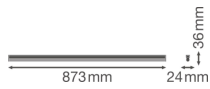

Specifications Ledvance LED Batten Linear Compact High Output 15W
1500lm - 830 Warm White | 90cm

[View Product](#)

General Information

SKU	234127
EAN	4058075106239
Brand	Ledvance
Manufacturer Name	LN COMP HO 900 15W/3000K
Any Lamp all-in warranty	5 Years
Average Lifetime (h)	50000

Technical Information

Technology	LED Integrated
Replaces (Watt)	1x21
Wattage	15
Voltage (V)	220-240
Dimmable	Not Dimmable
Colour of Light	White
Colour Code	830 Warm White
Colour temperature (Kelvin)	3000 Warm White
Colour Rendering (Ra)	80-89
Light colour options	Single Color
Luminous Flux (Lumen)	1500
Luminous Efficacy (lm/W)	100
Power factor	>0.50
Including bulb	Yes

Suitable for Outdoor	No
Length	90cm
Product Type Category	LED Batten

Fixture Information

Mounting Method	Surface
IP-rating	IP20
Impact Protection (IK)	IK03 - 0.35 joule
Housing	PC (Polycarbonate)
Colour of the Fixture	White
Colour of material	White
Emergency Lighting	No Emergency Unit
Series	Linear

Dimensions

Length (mm)	873
Width (mm)	24
Height (mm)	36

Sensor Information

Type of sensor	No Sensor
----------------	-----------

Why Any-lamp?

 Order from the **largest lighting specialist** in Europe  **Customised** quotation