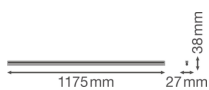

Specifications Ledvance LED Batten Linear Compact 20W 2000lm - 840 Cool White | 120cm

[View Product](#)